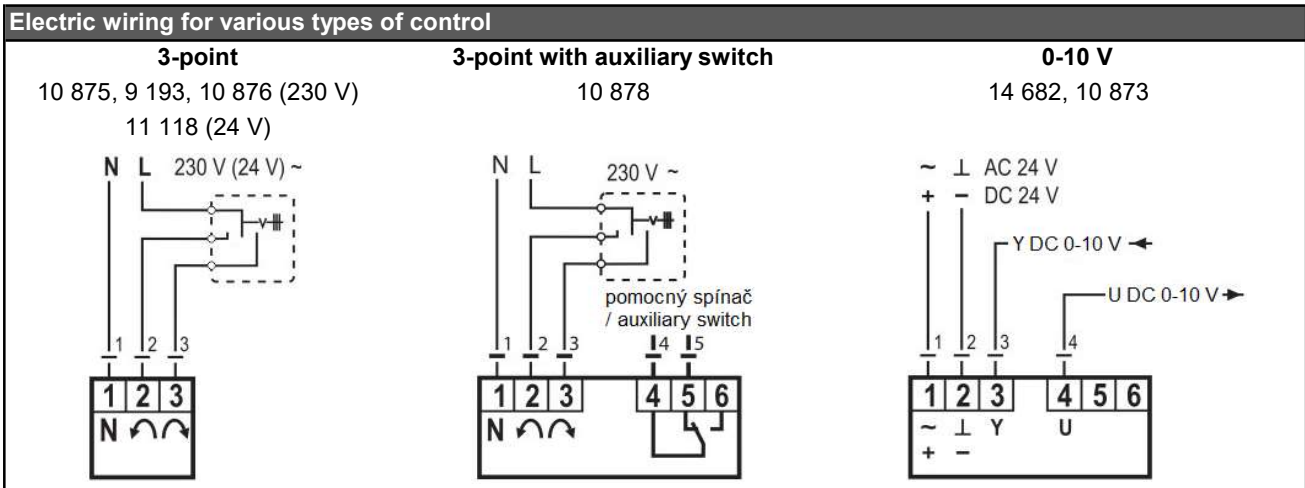

Actuator for mixing valves, type AVC

Main features	
Application	control of mixing valves
Description	mixing valves can be controlled by AVC actuators either by 3-point control or by 0-10V proportional control; the side LEDs indicate momentary movement direction, the middle LED indicates the state of the aux. microswitch, position of the valve member can be read from the sight glass (blue vs. red); for 0-10V actuators the position can be read through the analogue output U (0-10 V)
Connection to a valve	included is a set of adapters for connection of valves of various manufacturers: ASCAVMSA for Esbe, Seltron, Somatherm, Acaso, Afriso, IVAR, PAW, Hora, BRV, IMIT, Barberi, LK Armatur, Vexve, Olymp, Hoval (5 Nm); ASCAVMSG for Esbe VRG

Control	3-point				0-10 V		
Torque	5 Nm	5 Nm	5 Nm	5 Nm	5 Nm	5 Nm	10 Nm
Angle of rotation	90°	90°	90°	90°	90°	90°	90°
Shift time	60 s	120 s	240 s	120 s	120 s	60-90-120 s ¹⁾	60-90-120 s ¹⁾
Auxiliary switch	no	no	no	yes ²⁾	no	no	no
Power supply	230 V ~	230 V ~	230 V ~	230 V ~	24 V ~	24 V ~ / -	24 V ~ / -
Max. power input	2,5 VA	2,5 VA	2,5 VA	2,5 VA	2,5 VA	5 VA	5 VA
IP rating	IP42	IP42	IP42	IP42	IP42	IP42	IP42
Protection class ³⁾	II	II	II	II	II	III	III
Ambient	0 to 40 °C	0 to 40 °C	0 to 40 °C	0 to 40 °C	0 to 40 °C	0 to 40 °C	0 to 40 °C
Objednací kód	10 875	9 193	10 876	10 878	11 118	14 682	10 873

1) default value for shift time is 60 s, it can be changed to 90 or 120 s; 2) max. load of the auxiliary switch is 3 A; 3) as per EN 60730-1

Dimensions and weight							
Dimensions	84 x 101 x 85 mm (all models)						
Weight	0,46 kg	0,44 kg	0,44 kg	0,48 kg	0,44 kg	0,46 kg	0,58 kg

Power cable							
Cross section area	3 x 0,5 mm ²	3 x 0,5 mm ²	3 x 0,5 mm ²	5 x 0,5 mm ²	3 x 0,5 mm ²	4 x 0,5 mm ²	4 x 0,5 mm ²
Lenght	2 m	2 m	2 m	2 m	2 m	2 m	2 m

Actuator for mixing valves, type AVC

KEY (to cable colours):